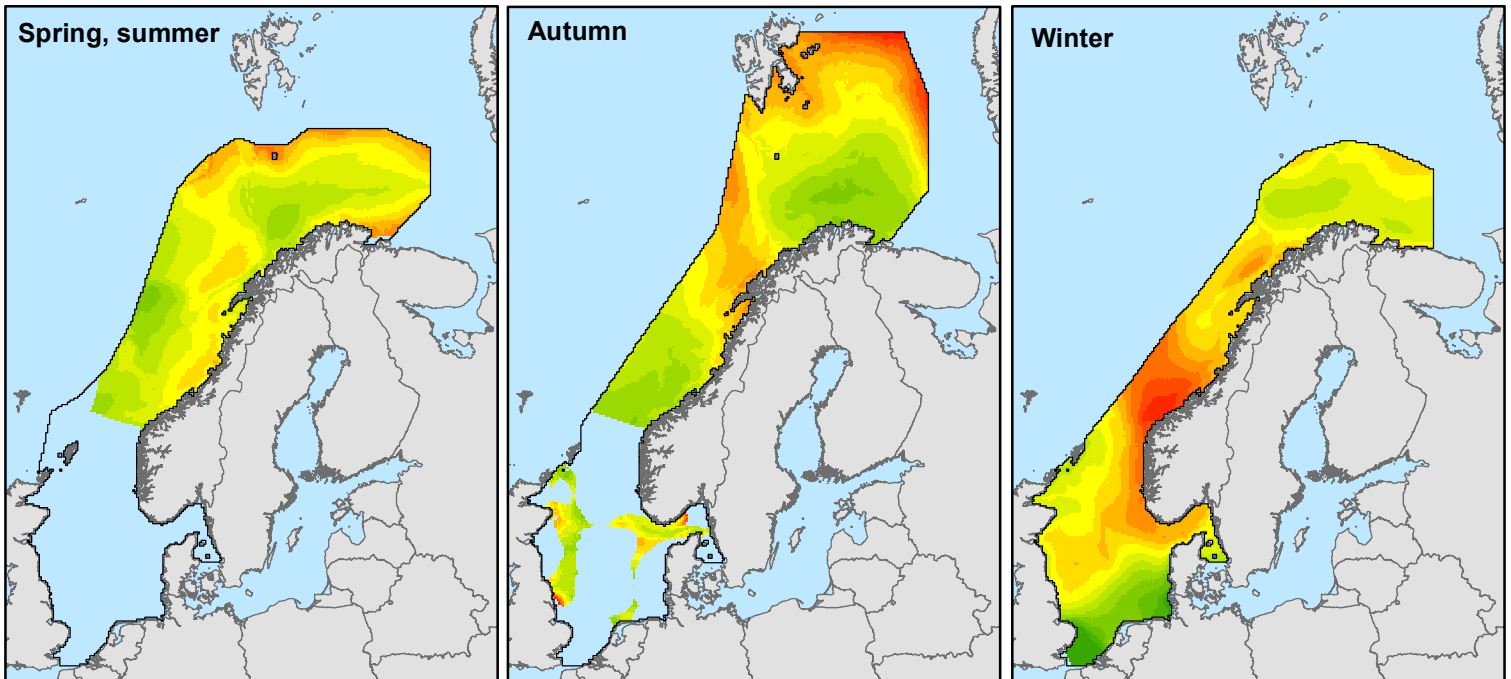

Little auk *Alle alle*

Estimated density

Range of 95% confidence interval

Number of
birds per
 $10 \times 10 \text{ km}^2$ cell