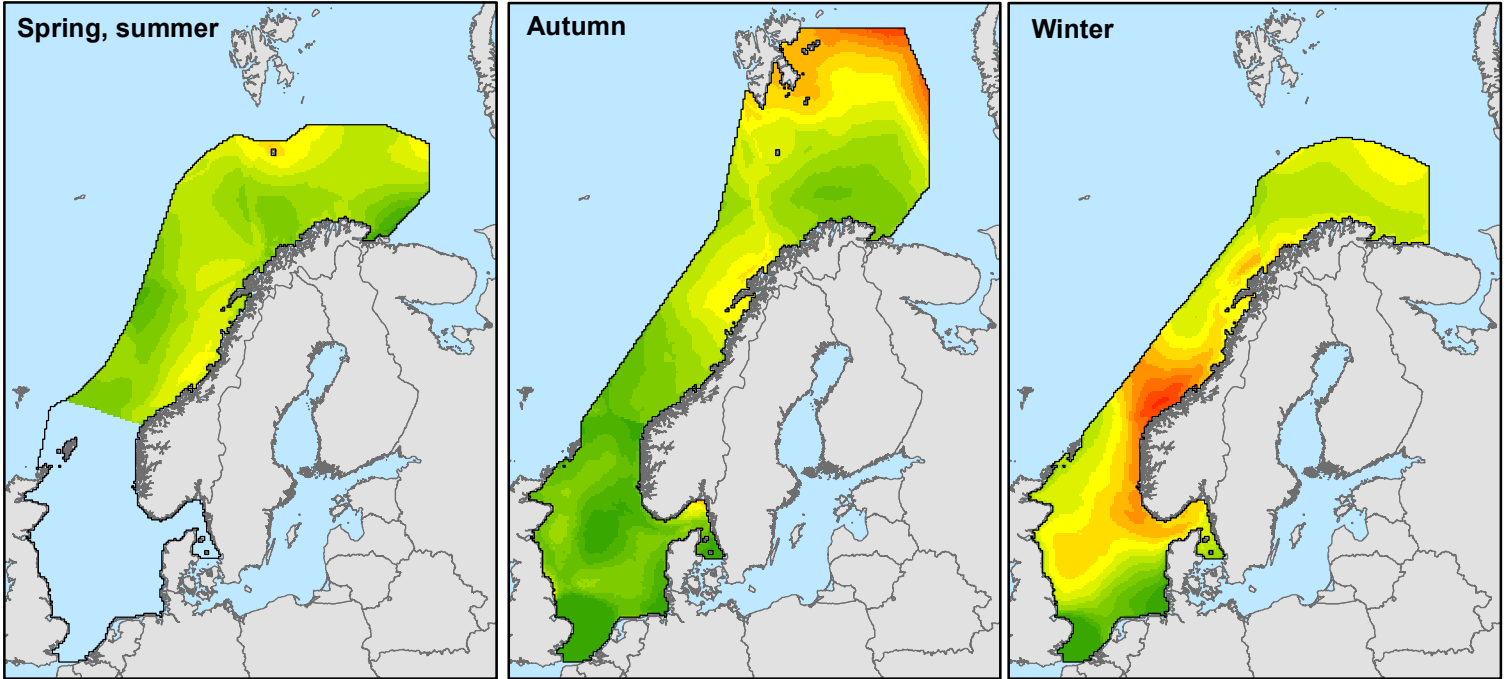

Little auk *Alle alle*

Estimated density

Range of 95% confidence interval

Number of
birds per
 $10 \times 10 \text{ km}^2$ cell